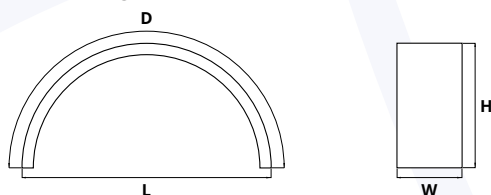

Parafanghi inox fiorettato gomma
Stainless steel mudguards with texture and rubber edge