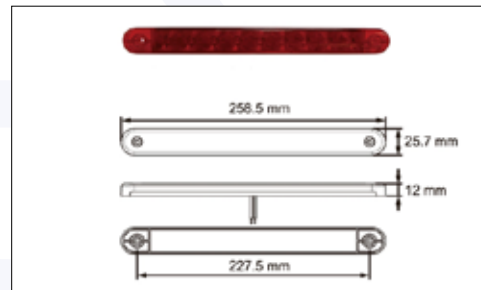

Luce di ingombro 7 led con cavo
7 Led end outline Marker Lamp with cable

Codice Code	Descrizione Description	Kg	Pezzi Pack
70 069112H	DX	0,200	1
70 069113H	SX	0,200	1

70 069170H
Luce di ingombro a led DX/SX con cavo e supporto corto
7 Led end outline Marker Lamp with cable and short rubber support

70 069161
Fanale posteriore a Led terzo stop 12/24 V
Led rear Lamp 12/24 V

70 069162
Fanale targa a Led 12/24 V con click-in
Led license lamp 12/24 V

70 069068
Girofaro a LED, 12/24V, base magnetica, arancio, Ø140 x 130 mm
Flashing LED light 12/24V, magnetic base, orange, Ø140 x 130 mm

70 069055
Girofaro 12/24V, base magnetica, arancio, Ø142 x 198 mm
Flashing light 12/24V, magnetic base, orange, Ø142 x 198 mm