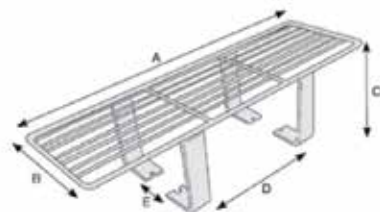

Su supporto / On support

Codice / Code	Veicolo / Vehicle	Dimensione / Dimension				Peso / Weight
		A	B	C	D	
70 010128	Trakker MP410E Serie 1998	470	150	190	60	920 g